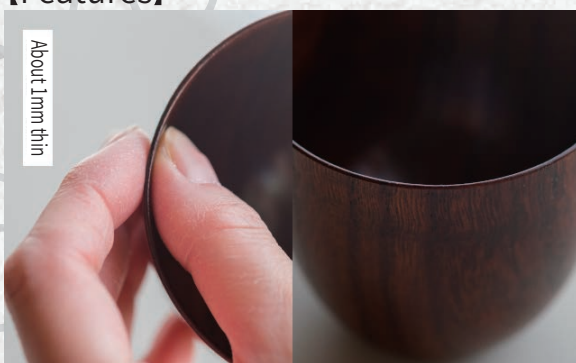

【Features】

【Different choice】

Natural Finish

Single item: ¥10,000 (before-tax)
Set: ¥18,000 (before-tax)

Wipe-Lacquering (Red, Green, Brown)

Single item: ¥15,000 (before-tax)
Set: ¥27,000 (before-tax)

Wipe-Lacquering(Two Tone) (Red, Green, Brown)